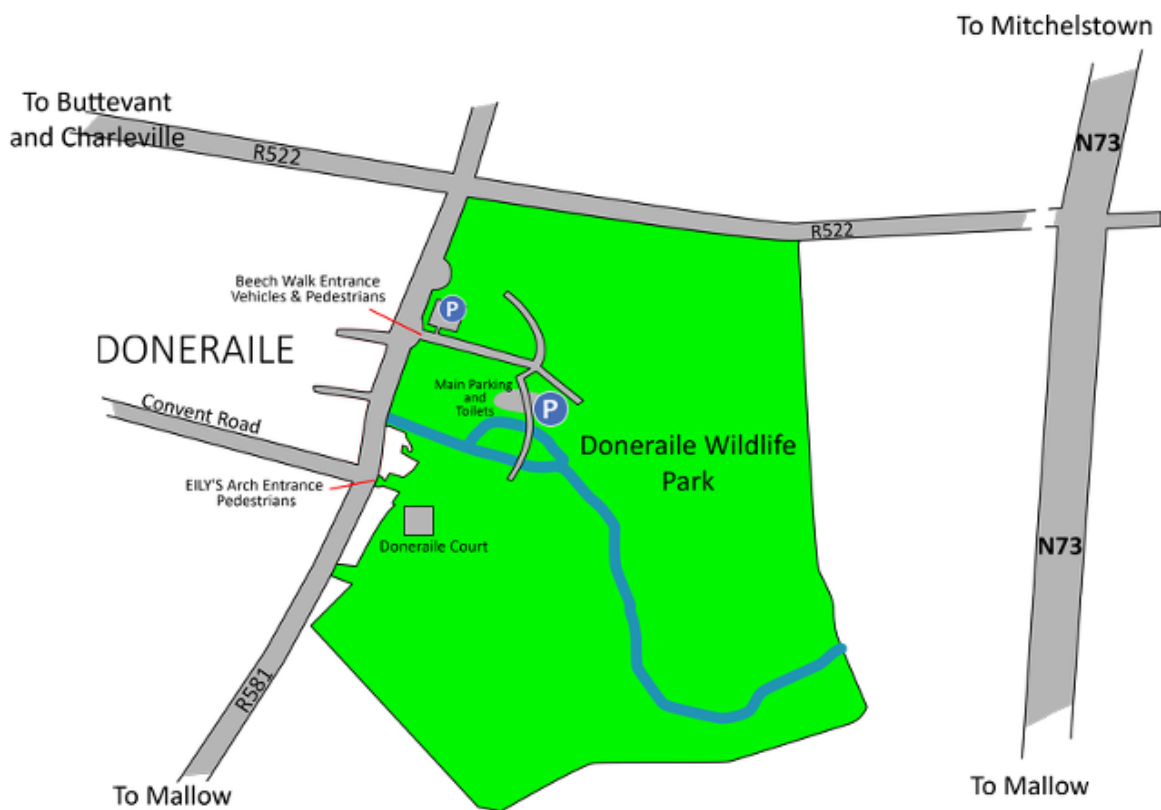

Directions to Doneraile Park

Doneraile Park is 12km from Mallow, in the village of Doneraile, Co. Cork.

Once in Doneraile

- Coach and car access – via Beech Walk entrance 0.5km north of village.
- Pedestrian access to Doneraile Park from village – use archway at “Eily’s” on main street.

Parking at Doneraile Park

Coaches should park at the main car park beside the playground and toilets.

Contact Number

Eamon Horgan 086- 3825314