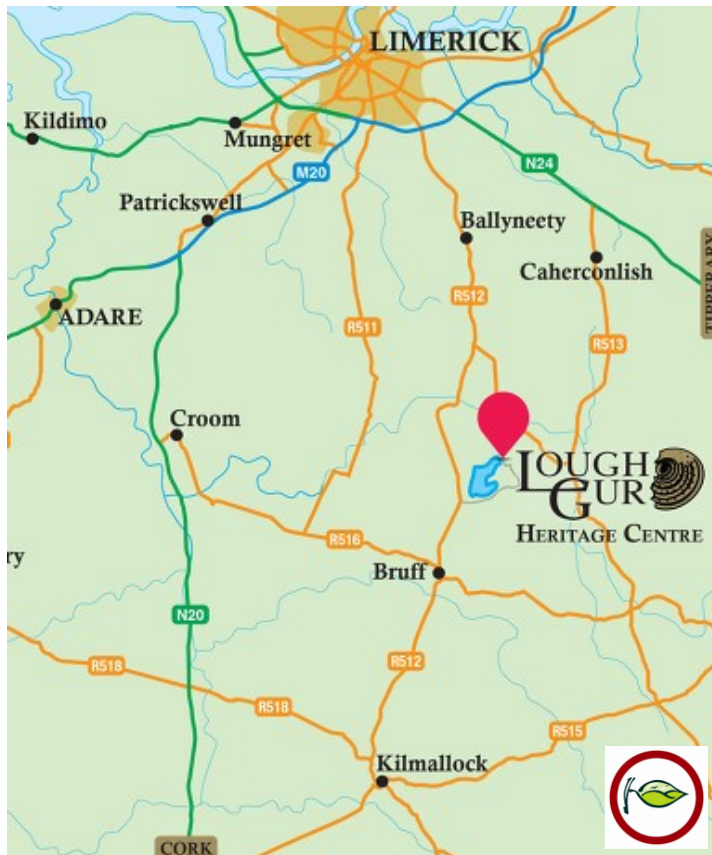

## Directions to Lough Gur

Lough Gur, County Limerick is located 21km South East of Limerick City on the R512 near Holycross and Bruff

### Directions from R512 turning at Reardon's Pub in Holycross

Take the turning immediately beside Reardons Pub in Holycross (left if coming from Limerick direction and right if coming from Kilmallock direction) and continue to the lakefront in LoughGur. The Heritage Centre is located at the far end of the lakefront on the right hand side.

GPS co-ordinates for Lough Gur lake: N 52 31.316' W008 31.173'